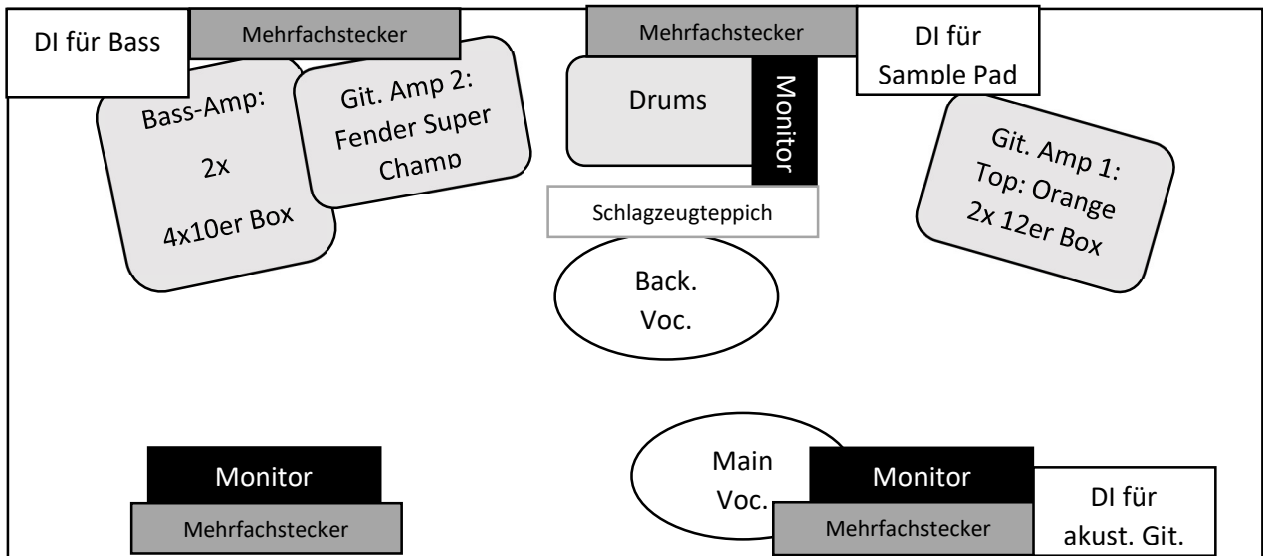

## Technical Rider: Kenneth Minor (bei Fragen: Bird Christiani 0179-7533961)

- Bird: Akustik-Gitarre (DI), E-Gitarre (Orange-Amp/2x12er Box rechts + Fender Super Champ 1x10), Gesang
- Andreas: Bass (links, Fender Rumble 100W Transitor, 1x12)
- Flo: Schlagzeug (Mitte), Background Gesang

Channel	Source	+48V	Type	Stand	Insert
1	Kick		D112, Beta 52	small boom	Gate 1
2	Kick Inside*	x	Beta 91, e901		Gate 2
3	Snare Top		SM 57	claw	Gate 3
4	Snare Bottom*		e604, SM 57	small boom	
5	Hi Hat	x	NT 55, Condenser	small boom	
6	Rack Tom		e604, SM 57, MD 421	claw	Gate 4
7	Floor Tom		e604, SM 57, MD 421	claw	Gate 5
8	Cymbals Stage Right*	x	NT 5, Condenser	tall boom	
9	Cymbals Stage Left*	x	NT 5 Condenser	tall boom	
10	SPD-SX Sample Pad		DI Box		
11	Bass Amp		DI Box		
12	Bass Amp		SM 57, MD 441		
13	E- Guitar Amp1		SM 57, MD 441	small boom	
14	E- Guitar Amp2		SM 57, MD 441	small boom	
15	Acoustic Guitar		Active DI Box		
16	Vocals Right (Lead Vox)		SM 58	tall boom	
17	Vocals in the back (Backing Vox)		SM 58	tall boom	